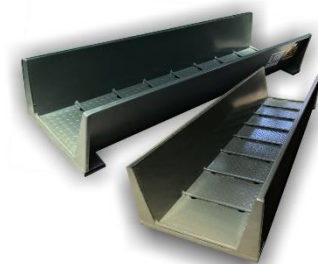

LS4 Weighbars

Incl. Galvanised or Painted Cattle Platform

The LS4 instrument shows only the weight (no data manipulation), but it can also give the following information: Number of animals weighed, total mass of all animals, average mass of all animals, maximum and minimum mass. If used in "fine mode" (up to 200 kg weight) it is accurate to 100 g. It is hand held, with rechargeable battery incorporated

The LS4 instrument connects to two loadbars (2000 kg capacity) and a digital readout instrument. The LS4 is equipped with a stabilizing algorithm, which eliminates the spikes and oscillations in the measurements caused by very lively animals, and gives a stable reading.

Features

- Large LCD Display
- 2x Weigh bars 1000 mm
- Stabilizing Algorithm software
- Built In Battery
- Galvanised or Painted Cattle Platform

Applications

- Animal Weighing

SMART SUPPORT

0861 422 134 OR +27 83 680 0722