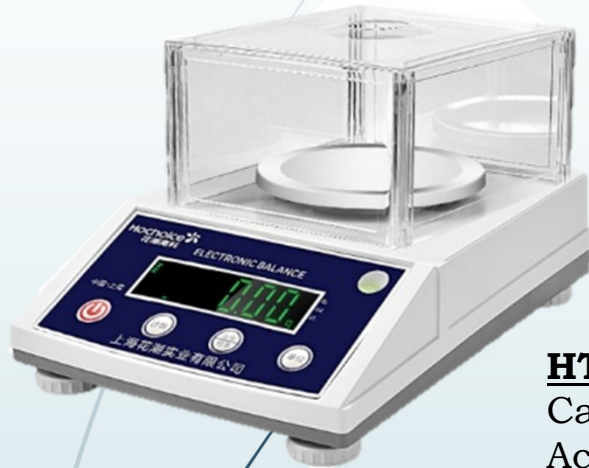

SascoWeighing

Warehouse
Click and Receive

Preciso HTP312

Precision Balance (10mg)

HTP-1

Capacity: 0g – 3000g
Accuracy: 0,01g
Pan size: Ø130mm

HTP-2

Capacity: 0g – 3000g
Accuracy: 0,01g
Pan size: 17,5cm x 19cm

Technical Specifications:

- Display: High definition LED
- Power: 220 VAC
- Sensor: load cell
- Material: Cast aluminum and static resistant ABS, stainless steel weighing pan
- Preheating time: 10-30mins
- Stabilization time: ≤5s
- Linearity error: ±0.3g /±0.03g
- Preheating temperature: 20°C ±7.5°C (0.001g)
- Function: Print, Counting, Tare, Unit conversion,
- Auto-calibration (external calibration),
- Overload Indication,
- RS232 interface