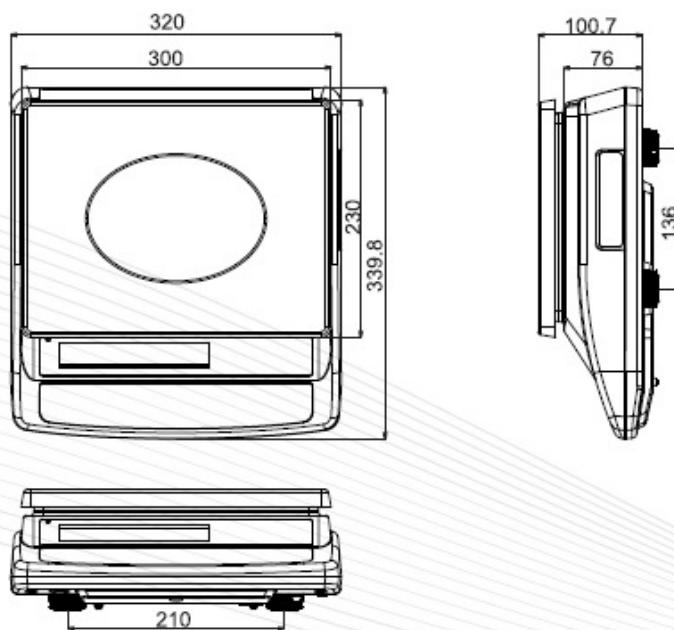

### Specifications:

- Gross weight: 3,8kg
- Stabilization time: 2 seconds,
- Calibration: Automatic external
- Functions: Weighing, simple parts count, % weighing, check weighing
- Housing: ABS plastic with stainless steel top plate
- Operate temperature: 0 - 40 degree C

<b>Model</b>	<b>ATW 30</b>
Capacity	30kg
Division	1g

<b>Model</b>	<b>ATW+ 3</b>	<b>ATW+ 6</b>	<b>ATW+ 15</b>	<b>ATW+ 30</b>
Capacity	3kg	6kg	15kg	30kg
Division	0,1g	0,2g	0,5g	1g
Platform size	23cm x 30cm			
Display	24mm LCD display with white back light			
Power	220VAC mains with built-in rechargeable battery, up to 70 hours operation			
Keys	4 keys			