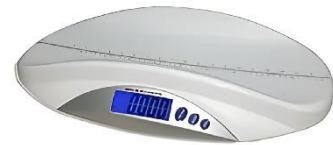

EBSH-20 Digital Baby/Toddler Scale

Digital Baby/ Toddler Scale

The Lightweight and portable, EBSH-20 Baby/Toddler scale offers an excellent dual-use scale that is designed to weigh new-born babies and removable tray to weigh toddlers up to 20kg.

This scale is suited for pediatricians and other healthcare providers. Its clear LCD Display with blue backlight makes its readings visible in most environments

Features

- Maximum Capacity: 20kg
- Division: 5g
- LCD Display with blue back-light
- Measuring ruler printed on the scale
- Weighing Modes: kg/lb
- Power: 4 x AA Battery Operated
- Auto Shut OFF
- Removable tray for standing toddlers **BOXED WEIGHT & DIMENSIONS**
- Functions: Tare / Hold / Memory