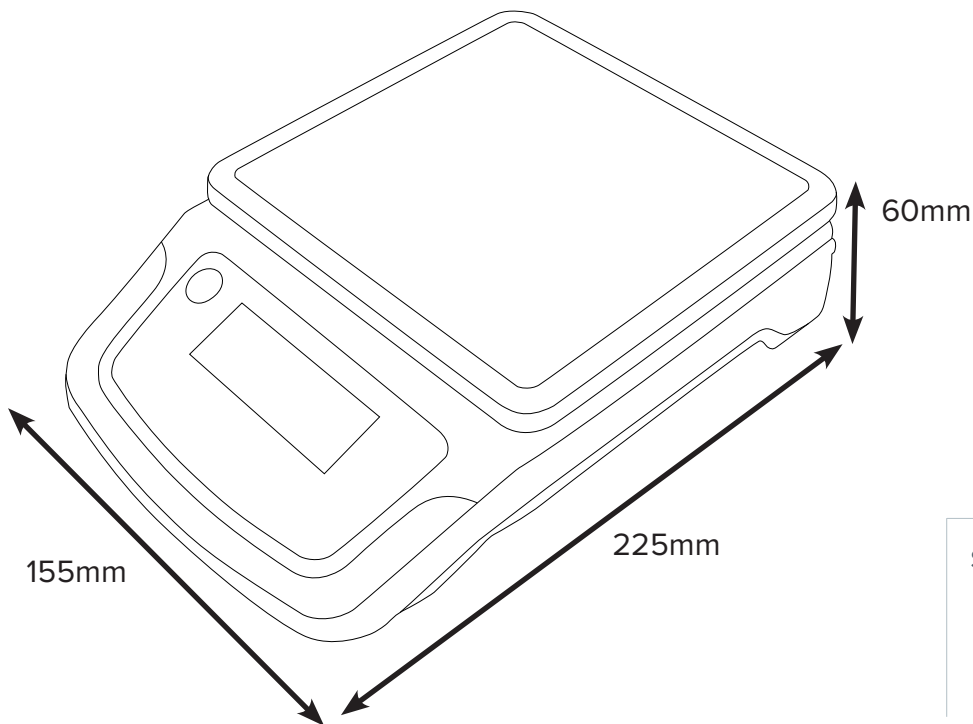

## Applications

- Weighing
- Parts counting

## Product Details

Model	CBX 1201	CBX 3001	CBX 6000
Capacity	1200g	3000g	6000g
Readability	0.1g	0.5g	1g
Repeatability	0.2g	1g	2g
Linearity	0.3g	1.5g	3g
Pan Size	148x148mm		
Weighing Units	g, N, lb, oz		
Calibration	External		
Display	Backlit LCD with 18mm-high digits		
Power Supply	Internal rechargeable battery / Power Cord		
Operating Temperature	0° to 40°C		
Housing	ABS plastic		
Overall Dimensions	155x225x60mm		
Net Weight	0.572kg		